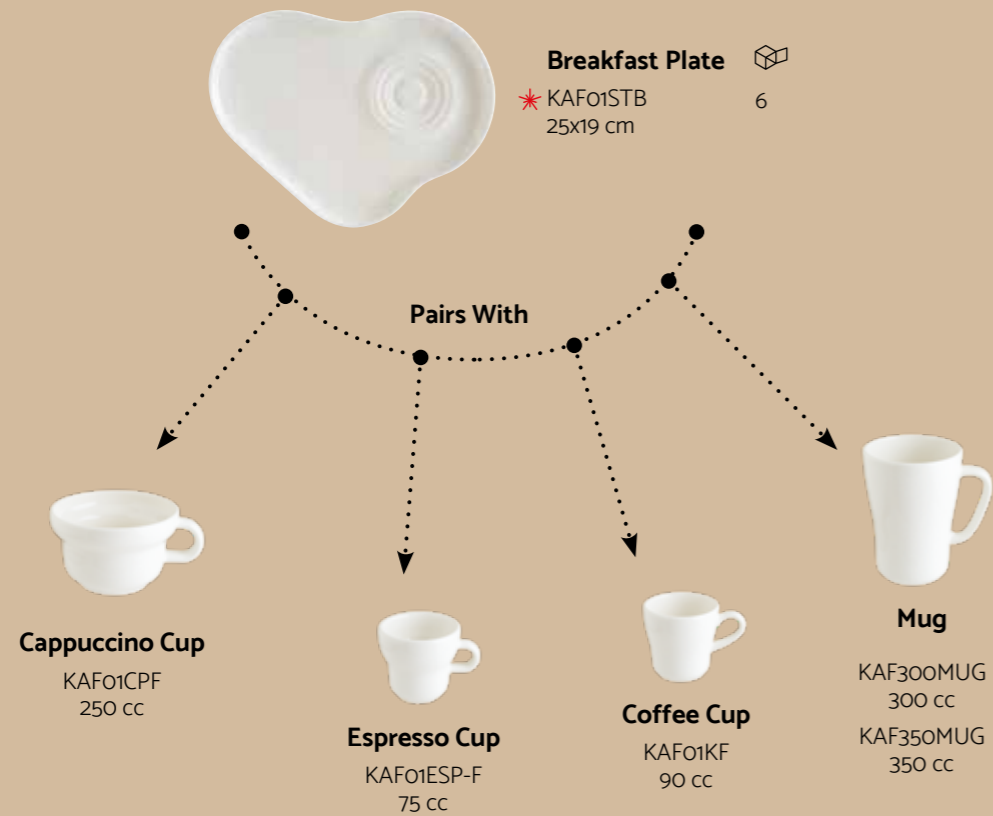

Kaff

Cups & Saucers

Quantity Per Box Edge Chip Warranty Stackable New Product

Lunar

Luca

Gloire Kaff