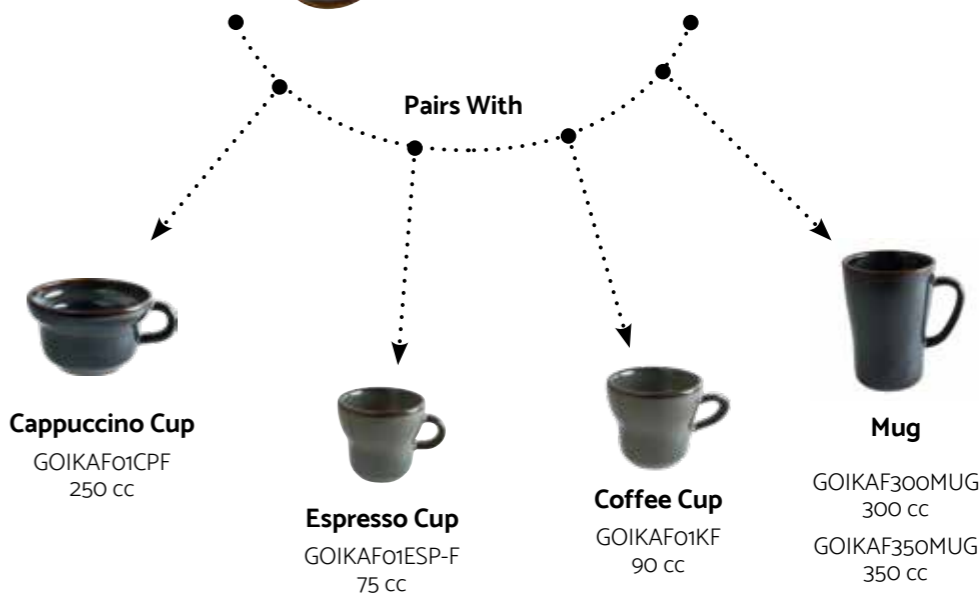

Lunar

Flat Plate
* S-MT-LUNHYG25DZ
25 cm 6

Oval Dish
* S-MT-LUNHYG25OV
25 cm 12

Oval Dish
* S-MT-LUNHYG14OV
14 cm 6
* S-MT-LUNHYG18OV
18 cm 6

Luca

Oval Dish
* S-MT-LUCSNVAO12OKY
12 cm 12

Gloire Kaff

Breakfast Plate
* GOIKAF01STB
25x19 cm 6