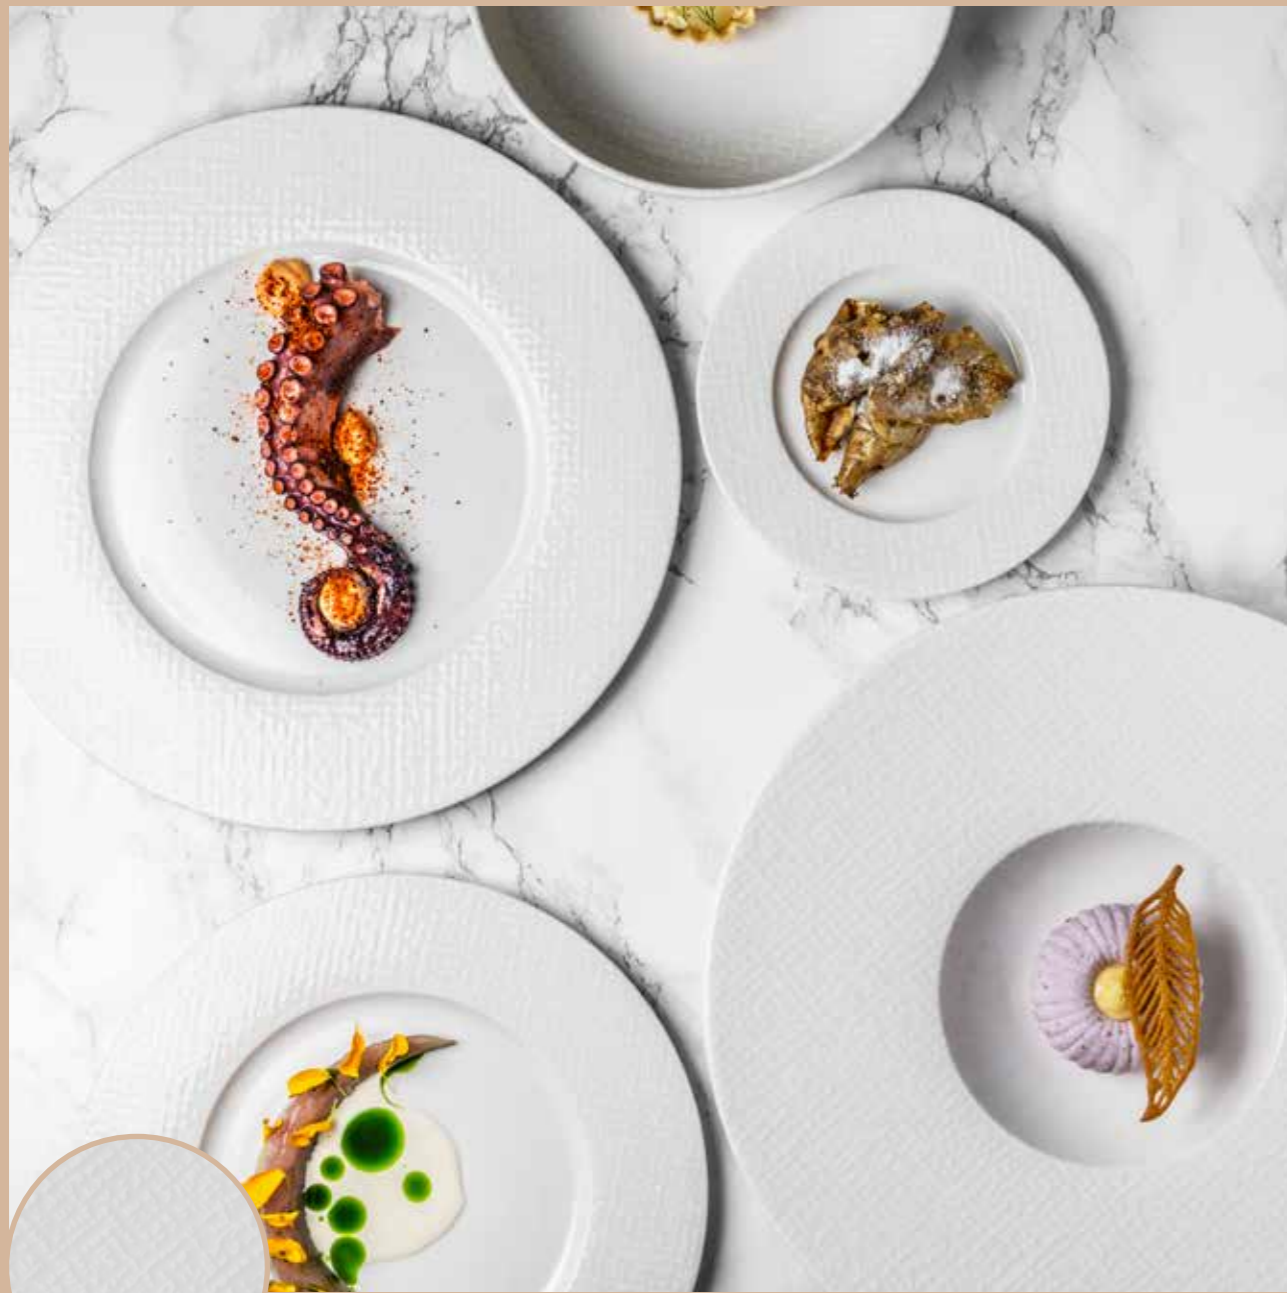

Microwave Safe

Dishwasher Safe

Thermal Shock Resistance

Unique Pieces Reactive Glaze

Premium Porcelain Collection

* Patch

In Bonna's enchanting world, Patch combines the centuries-old cultural houndstooth pattern with the purity of white and porcelain, turning the dining experience into a grand adventure. With different glaze applications, stackable design, scratch-resistant structure, and brand-new shiny digital patterns, Patch becomes the preferred choice of upper-tier restaurants. With its style that enhances the magic of colours, textures, and shapes, Patch allows the magical play of light. The collection is eagerly waiting for creative chefs who successfully use design to highlight the visual appeal of presentations.